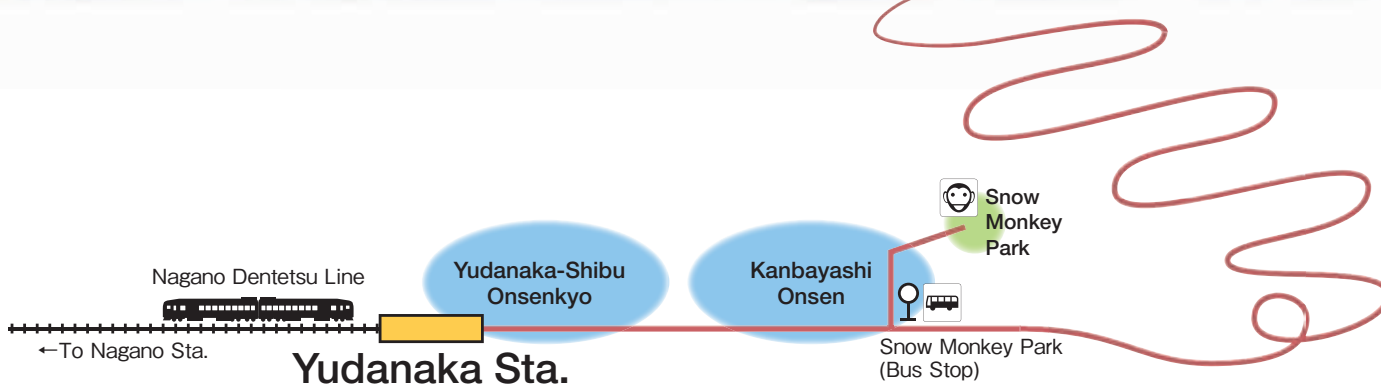

To each ski area from Yudanaka Sta.

— Expressway
— Shinkansen
— National Route

Taxi fare / Required Time

- The rough estimate change.
- For winter.
- 4 seater taxi fare.

To Shiga kogen ski area from Yudanaka Sta.