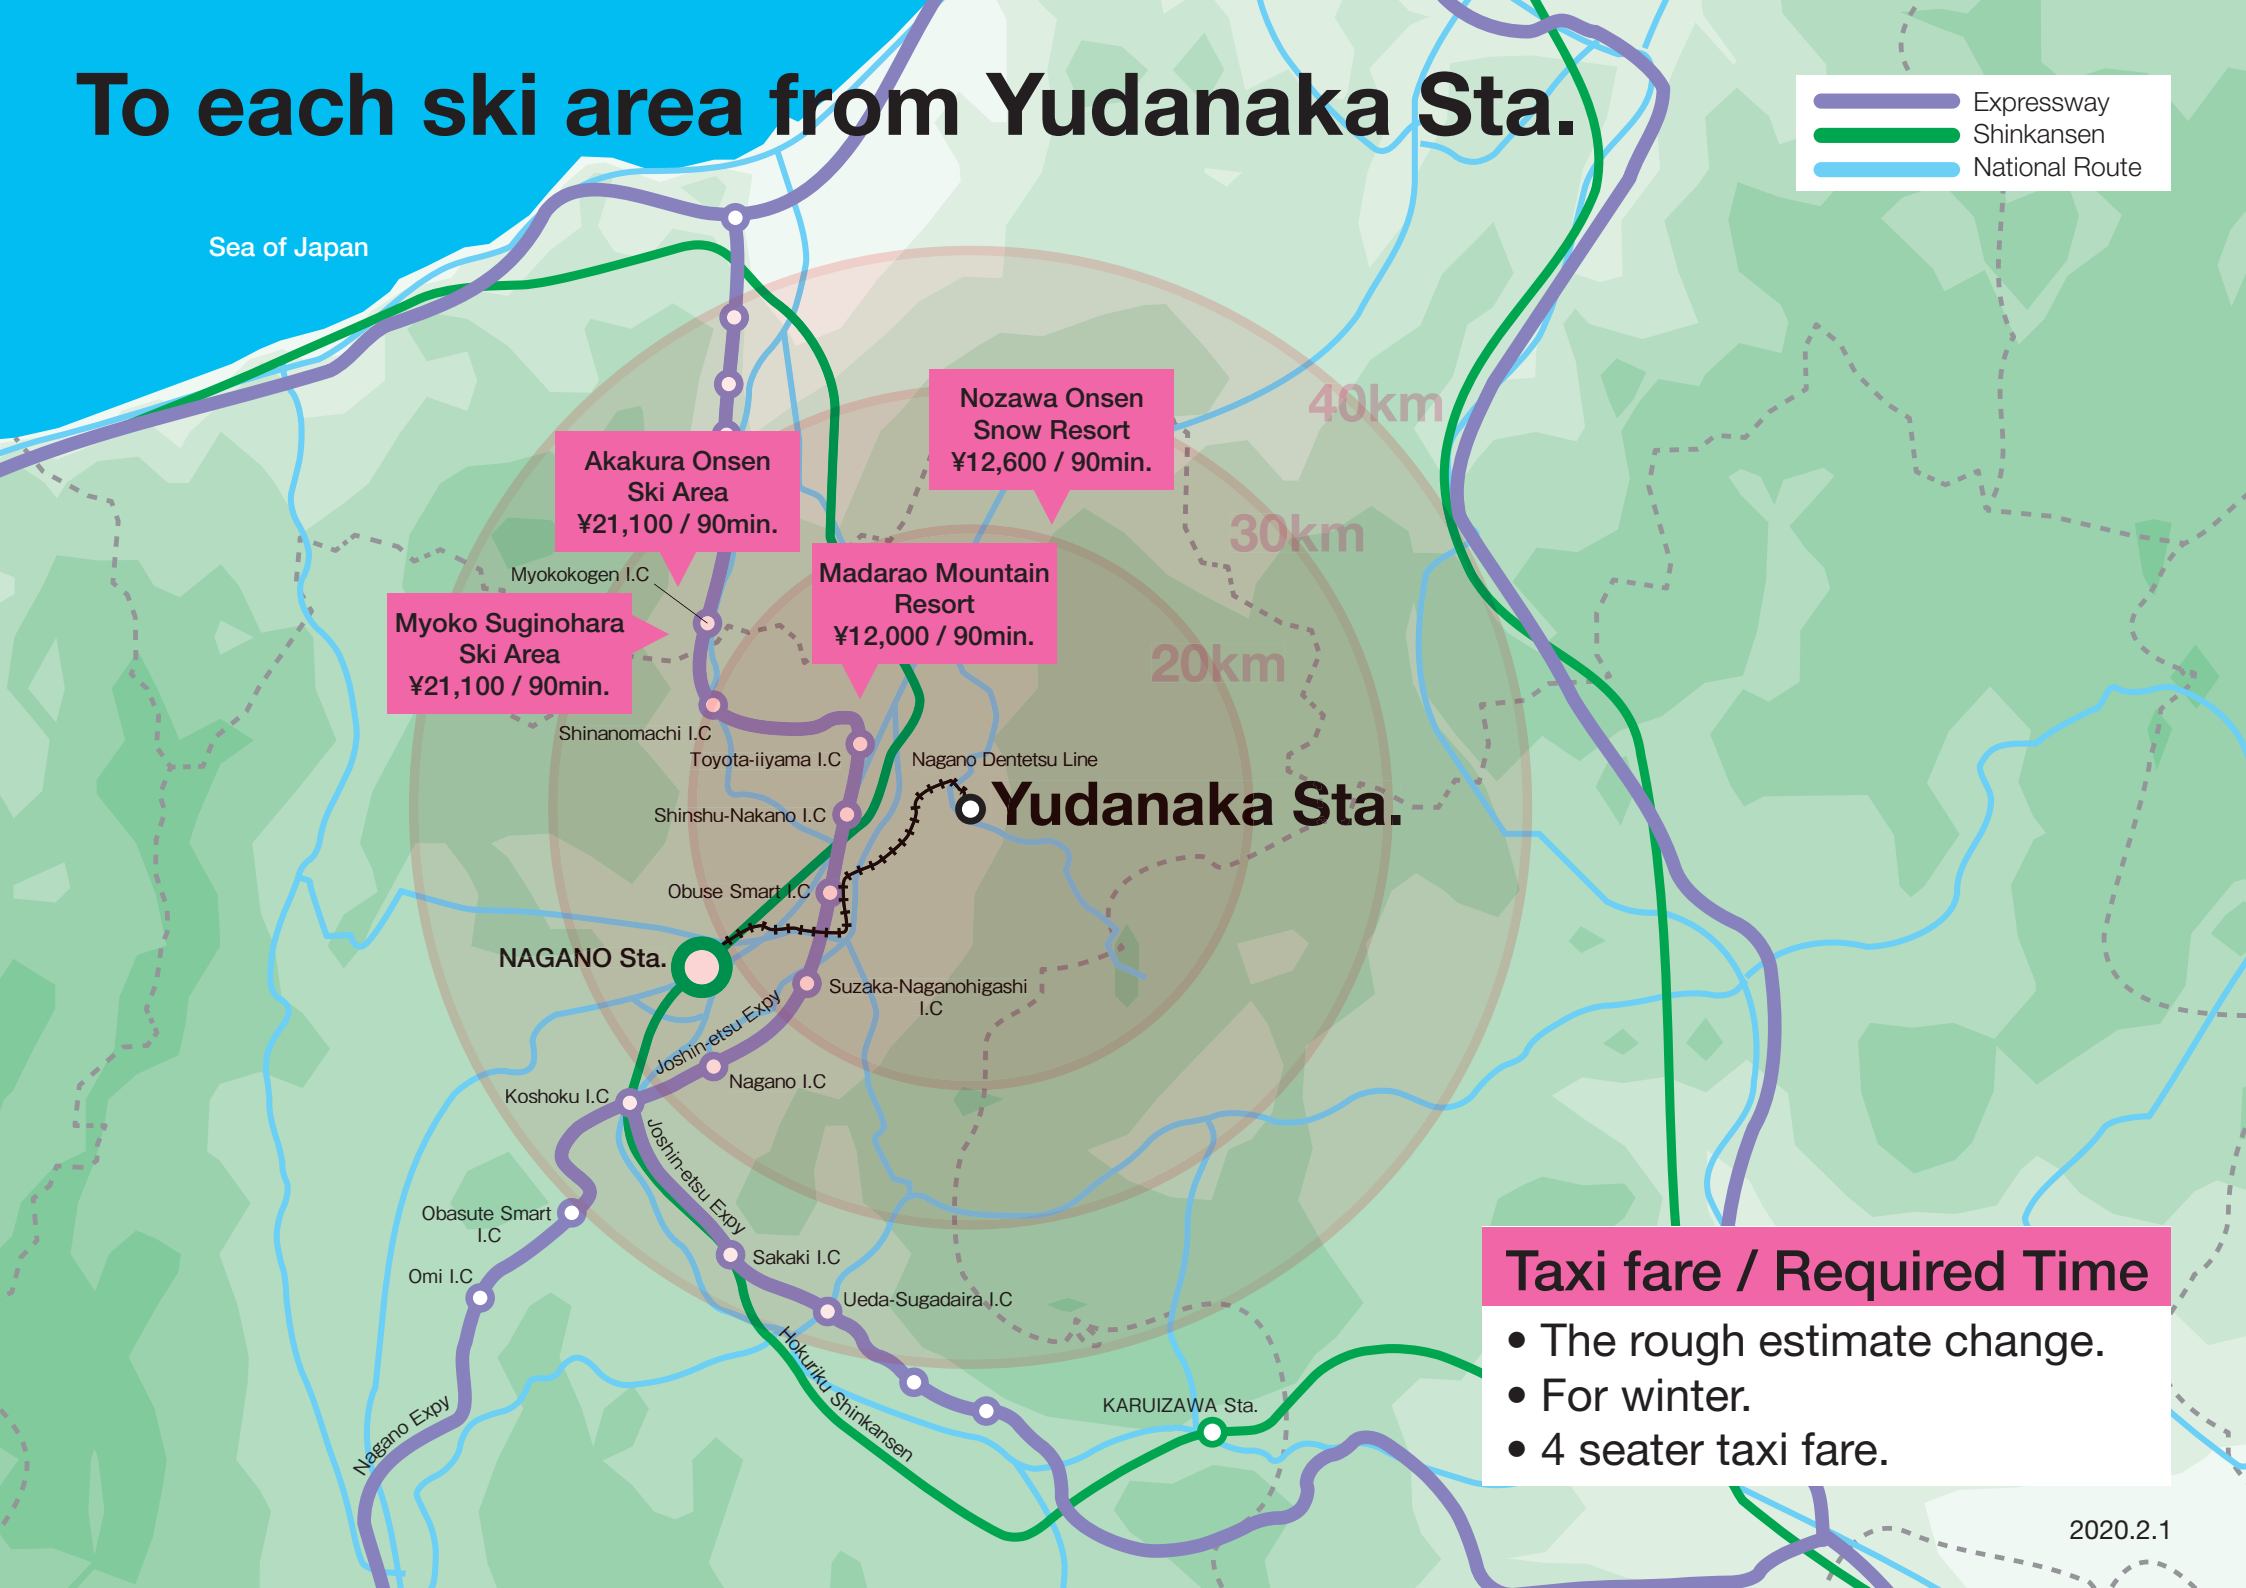

To each ski area from Yudanaka Sta.

— Expressway
— Shinkansen
— National Route

Taxi fare / Required Time

- The rough estimate change.
- For winter.
- 4 seater taxi fare.

To Shiga kogen ski area from Yudanaka Sta.